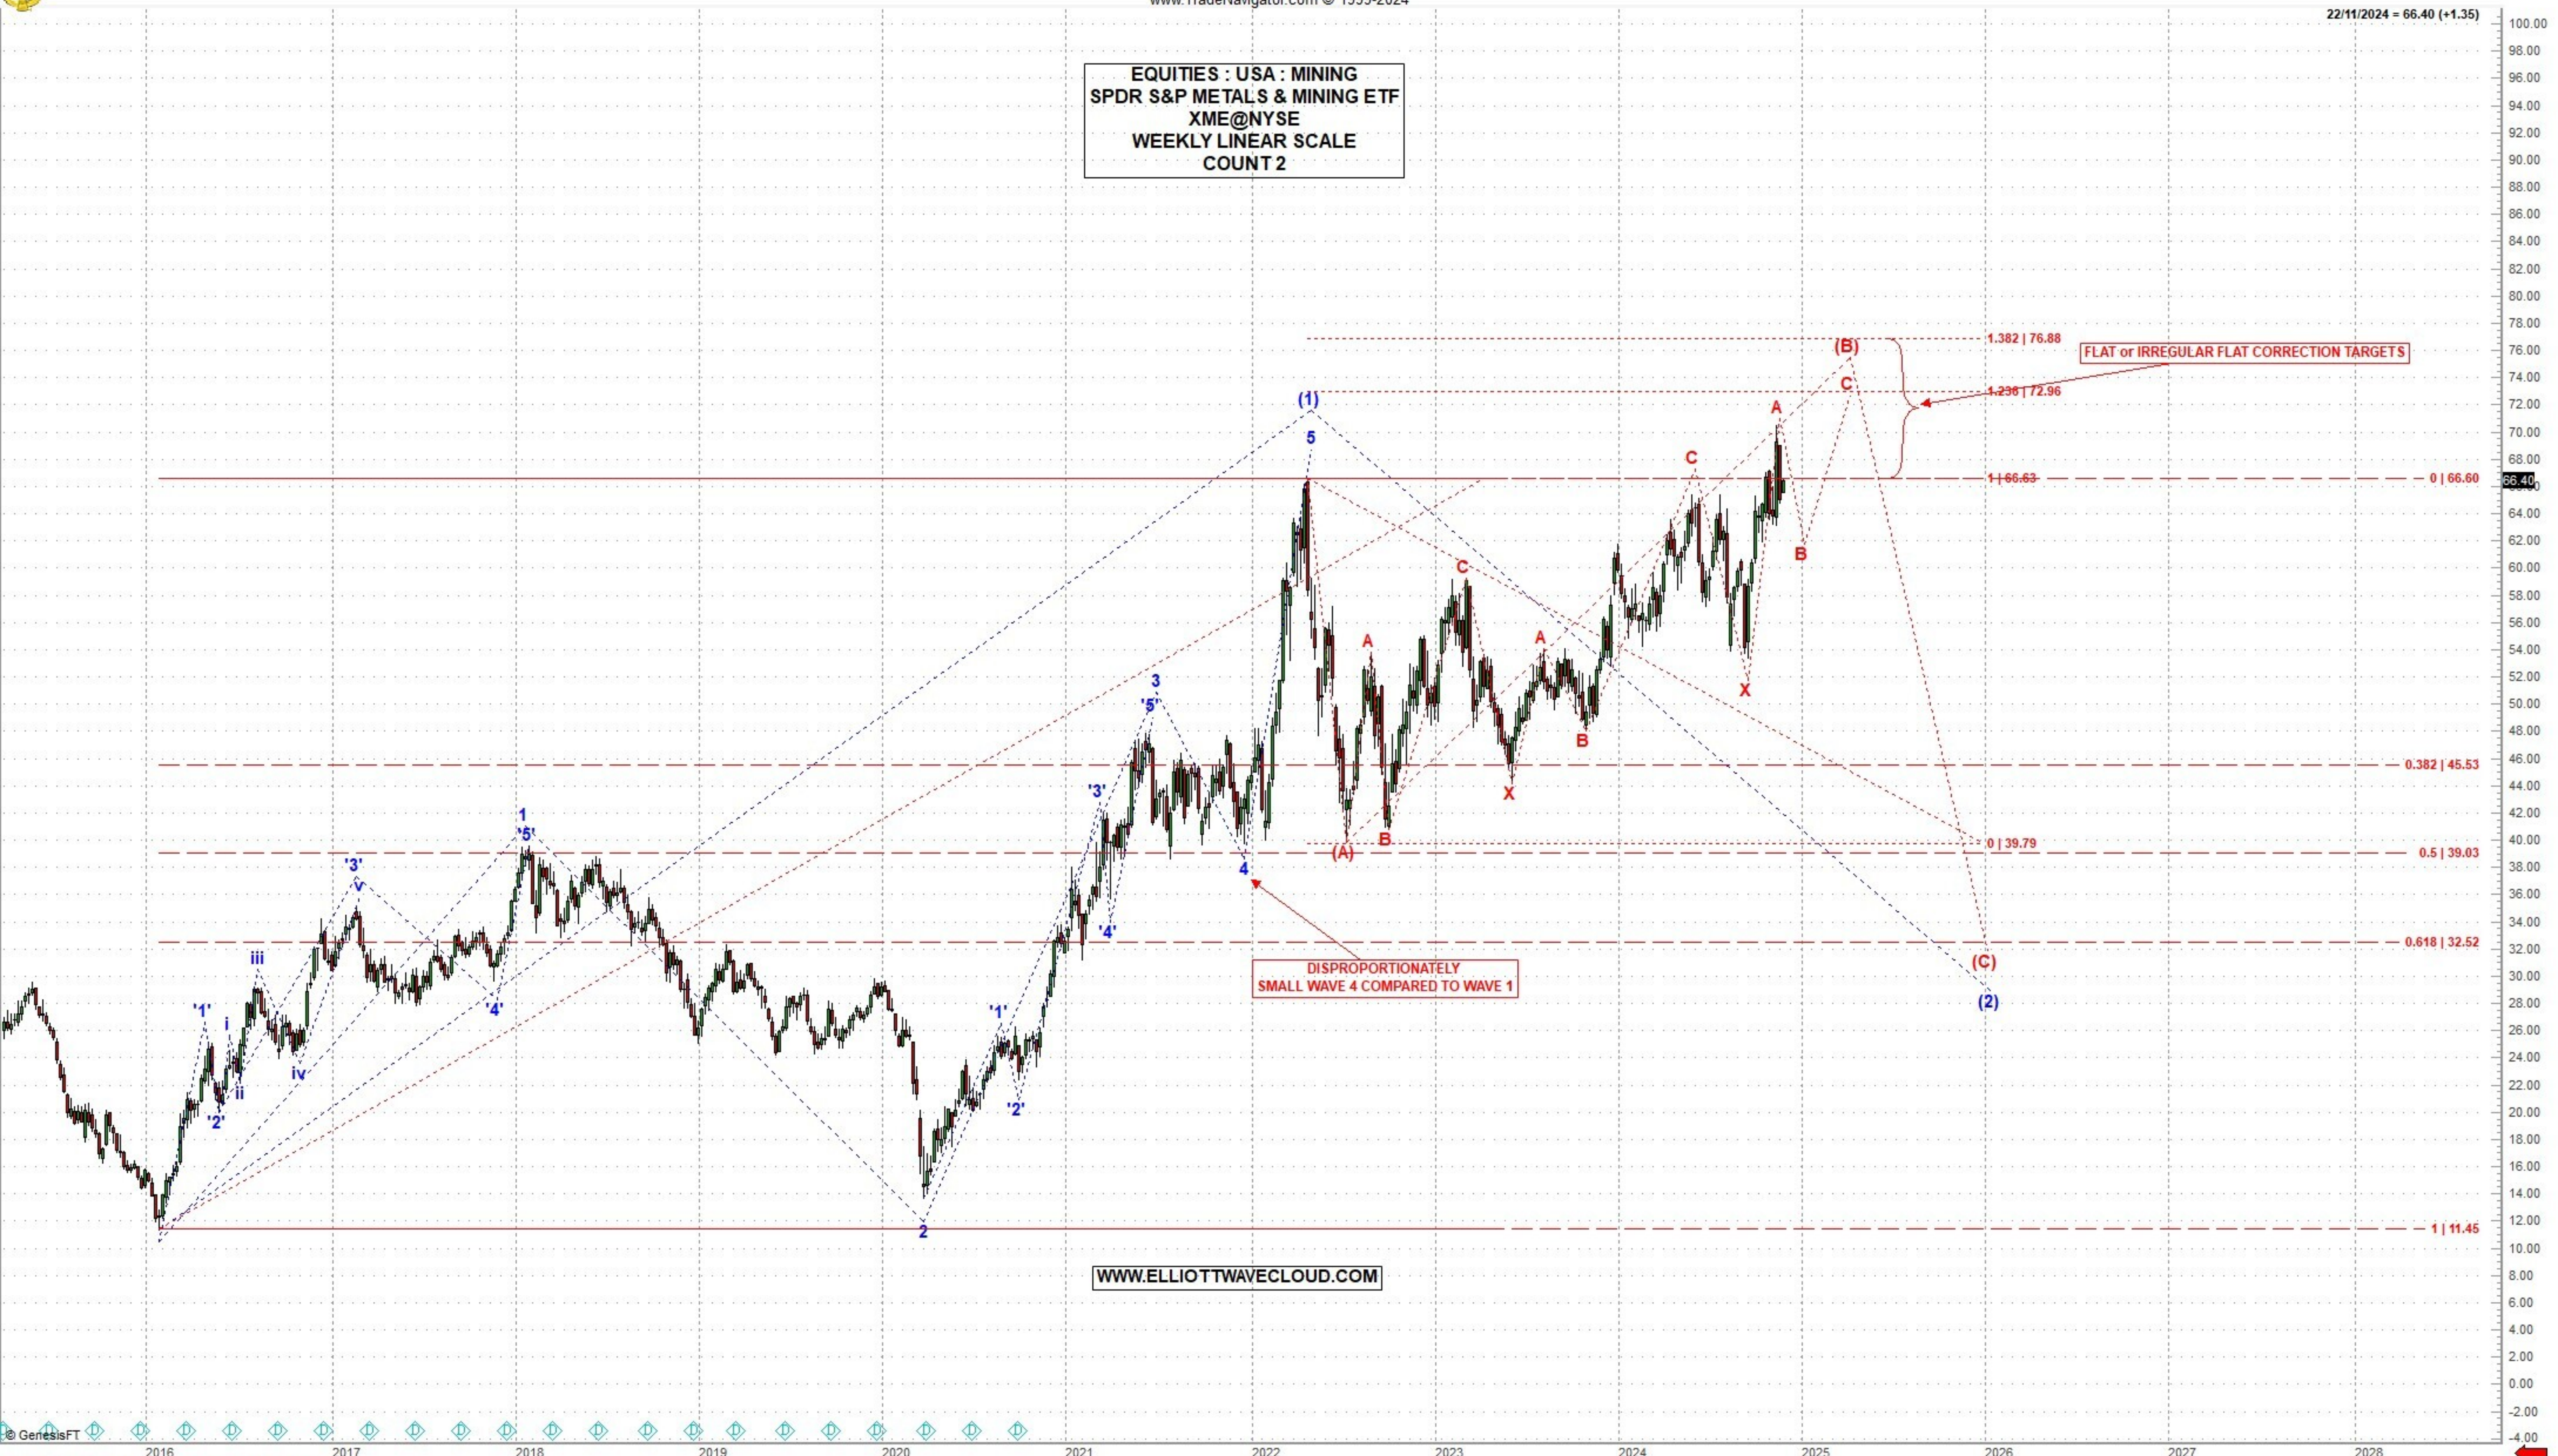

EQUITIES : USA : MINING
SPDR S&P METALS & MINING ETF
XME@NYSE
MONTHLY LINEAR SCALE
COUNT 3

FLAT/IRREGULAR FLAT TARGETS

WWW.ELLIOTTWAVECLOUD.COM

EQUITIES : USA : MINING
SPDR S&P METALS & MINING ETF
XME@NYSE
WEEKLY LINEAR SCALE
COUNT 1

WWW.ELLIOTTWAVECLOUD.COM

EQUITIES : USA : MINING
SPDR S&P METALS & MINING ETF
XME@NYSE
WEEKLY LINEAR SCALE
COUNT 2

DISPROPORTIONATELY
SMALL WAVE 4 COMPARED TO WAVE 1

FLAT or IRREGULAR FLAT CORRECTION TARGETS